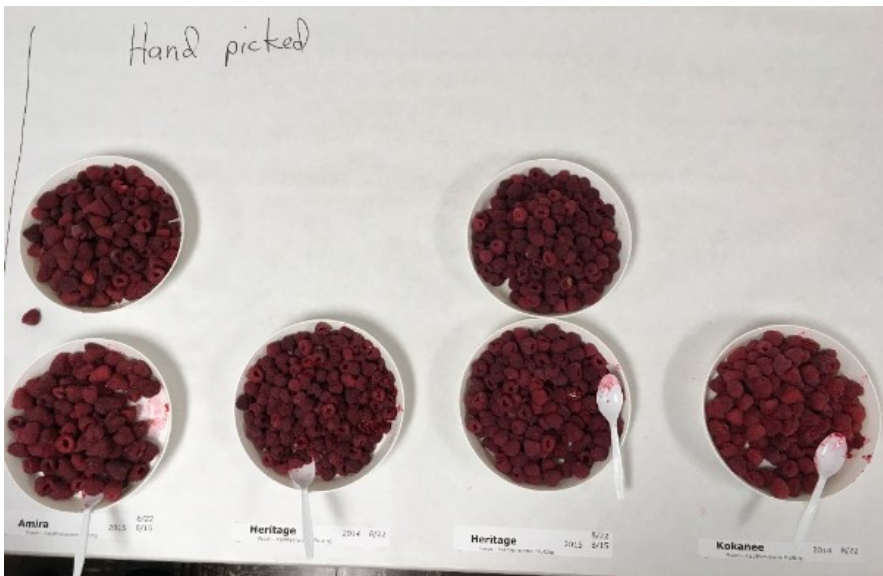

Week 50 | December 13, 2017

Above: 12-11-17, Berry Research Evaluations from the USDA/ARS/NWCSFR/OSU breeding trials. *An annual event headed by Brian Yorgey at OSU's Food Science Department.*

Highlighted Industry Meeting: Today (12/13/17)